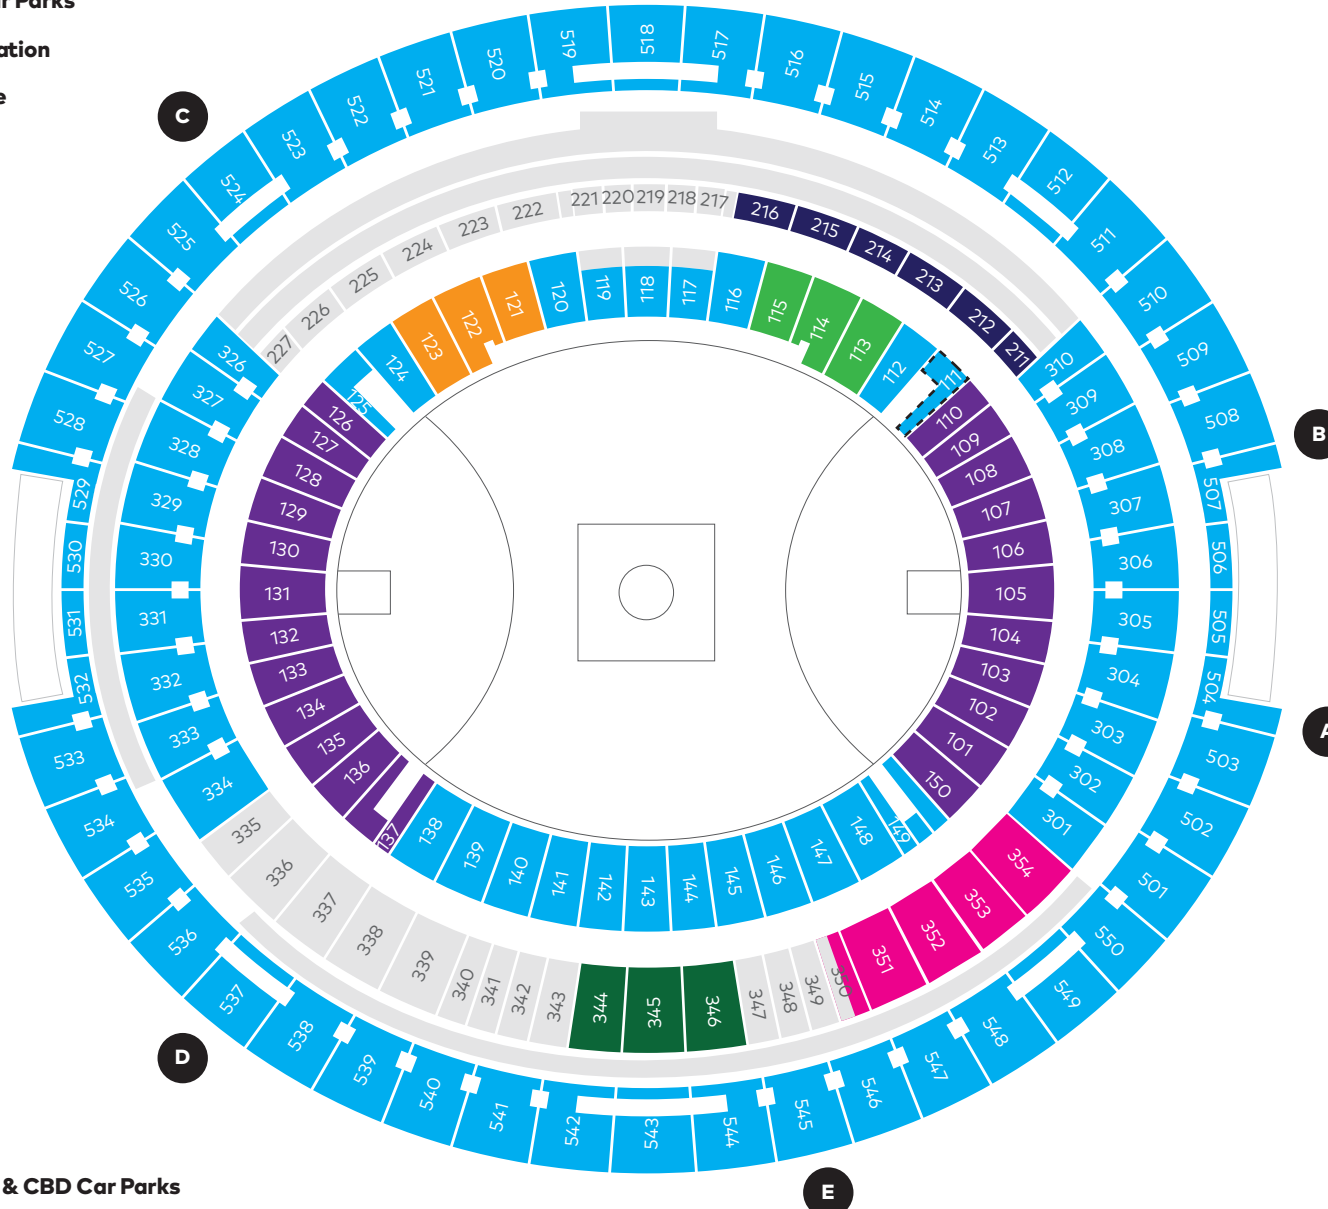

East Perth Car Parks

East Perth Station

Windan Bridge

LEGEND

- Platinum Terrace
- Sports Lounge
- Premiership Terrace
- Team 1 – Supporter Area
- Team 2 – Supporter Area
- Junior Parade –
General Admission –
Unreserved Seating
- Alcohol Free
- Reserved Seating
- Unavailable

Perth Stadium Station

Taxi

Victoria Park Drive

Swan River

East Perth & CBD Car Parks

Matagarup Bridge

Stadium Bus Station

Gates

Map not to scale, subject to change

2023 WAFL Grand Final

Sunday 24 September 2023

OPTUS STADIUM