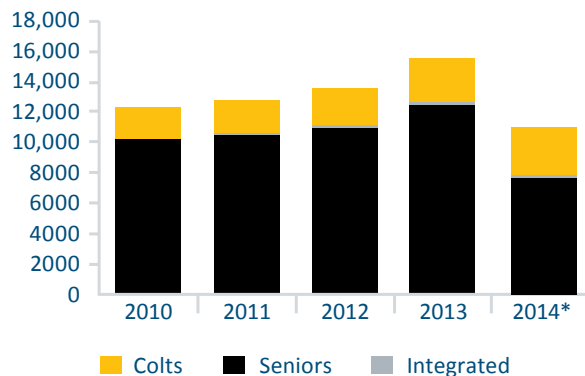

WESTERN AUSTRALIAN
AMATEUR FOOTBALL LEAGUE

2014 YEARBOOK

2014 SCOREBOARD

TEAMS

REGISTERED PLAYERS

*Prior to 2013, a player's registration was maintained with the WAAFL for two years though he may not have played a match in the season. In 2014, the WAAFL introduced online player registrations which represents those players who actually registered to play for the season.

BRIEF HISTORY

Beginning in 1922, the WAAFL is now in its 93rd year. The WAAFL has grown from a small six team competition to the largest single organised football league in WA.

In 2014 the WAAFL catered for 66 clubs, 235 teams and over 10,000 registered players.