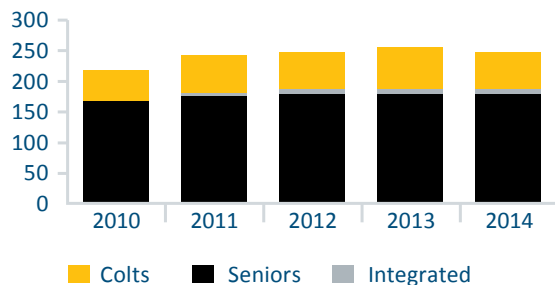

WESTERN AUSTRALIAN
AMATEUR FOOTBALL LEAGUE

2014 YEARBOOK

2014 SCOREBOARD

TEAMS

REGISTERED PLAYERS

*Prior to 2013, a player's registration was maintained with the WAAFL for two years though he may not have played a match in the season. In 2014, the WAAFL introduced online player registrations which represents those players who actually registered to play for the season.

BRIEF HISTORY

Beginning in 1922, the WAAFL is now in its 93rd year. The WAAFL has grown from a small six team competition to the largest single organised football league in WA.

In 2014 the WAAFL catered for 66 clubs, 235 teams and over 10,000 registered players.