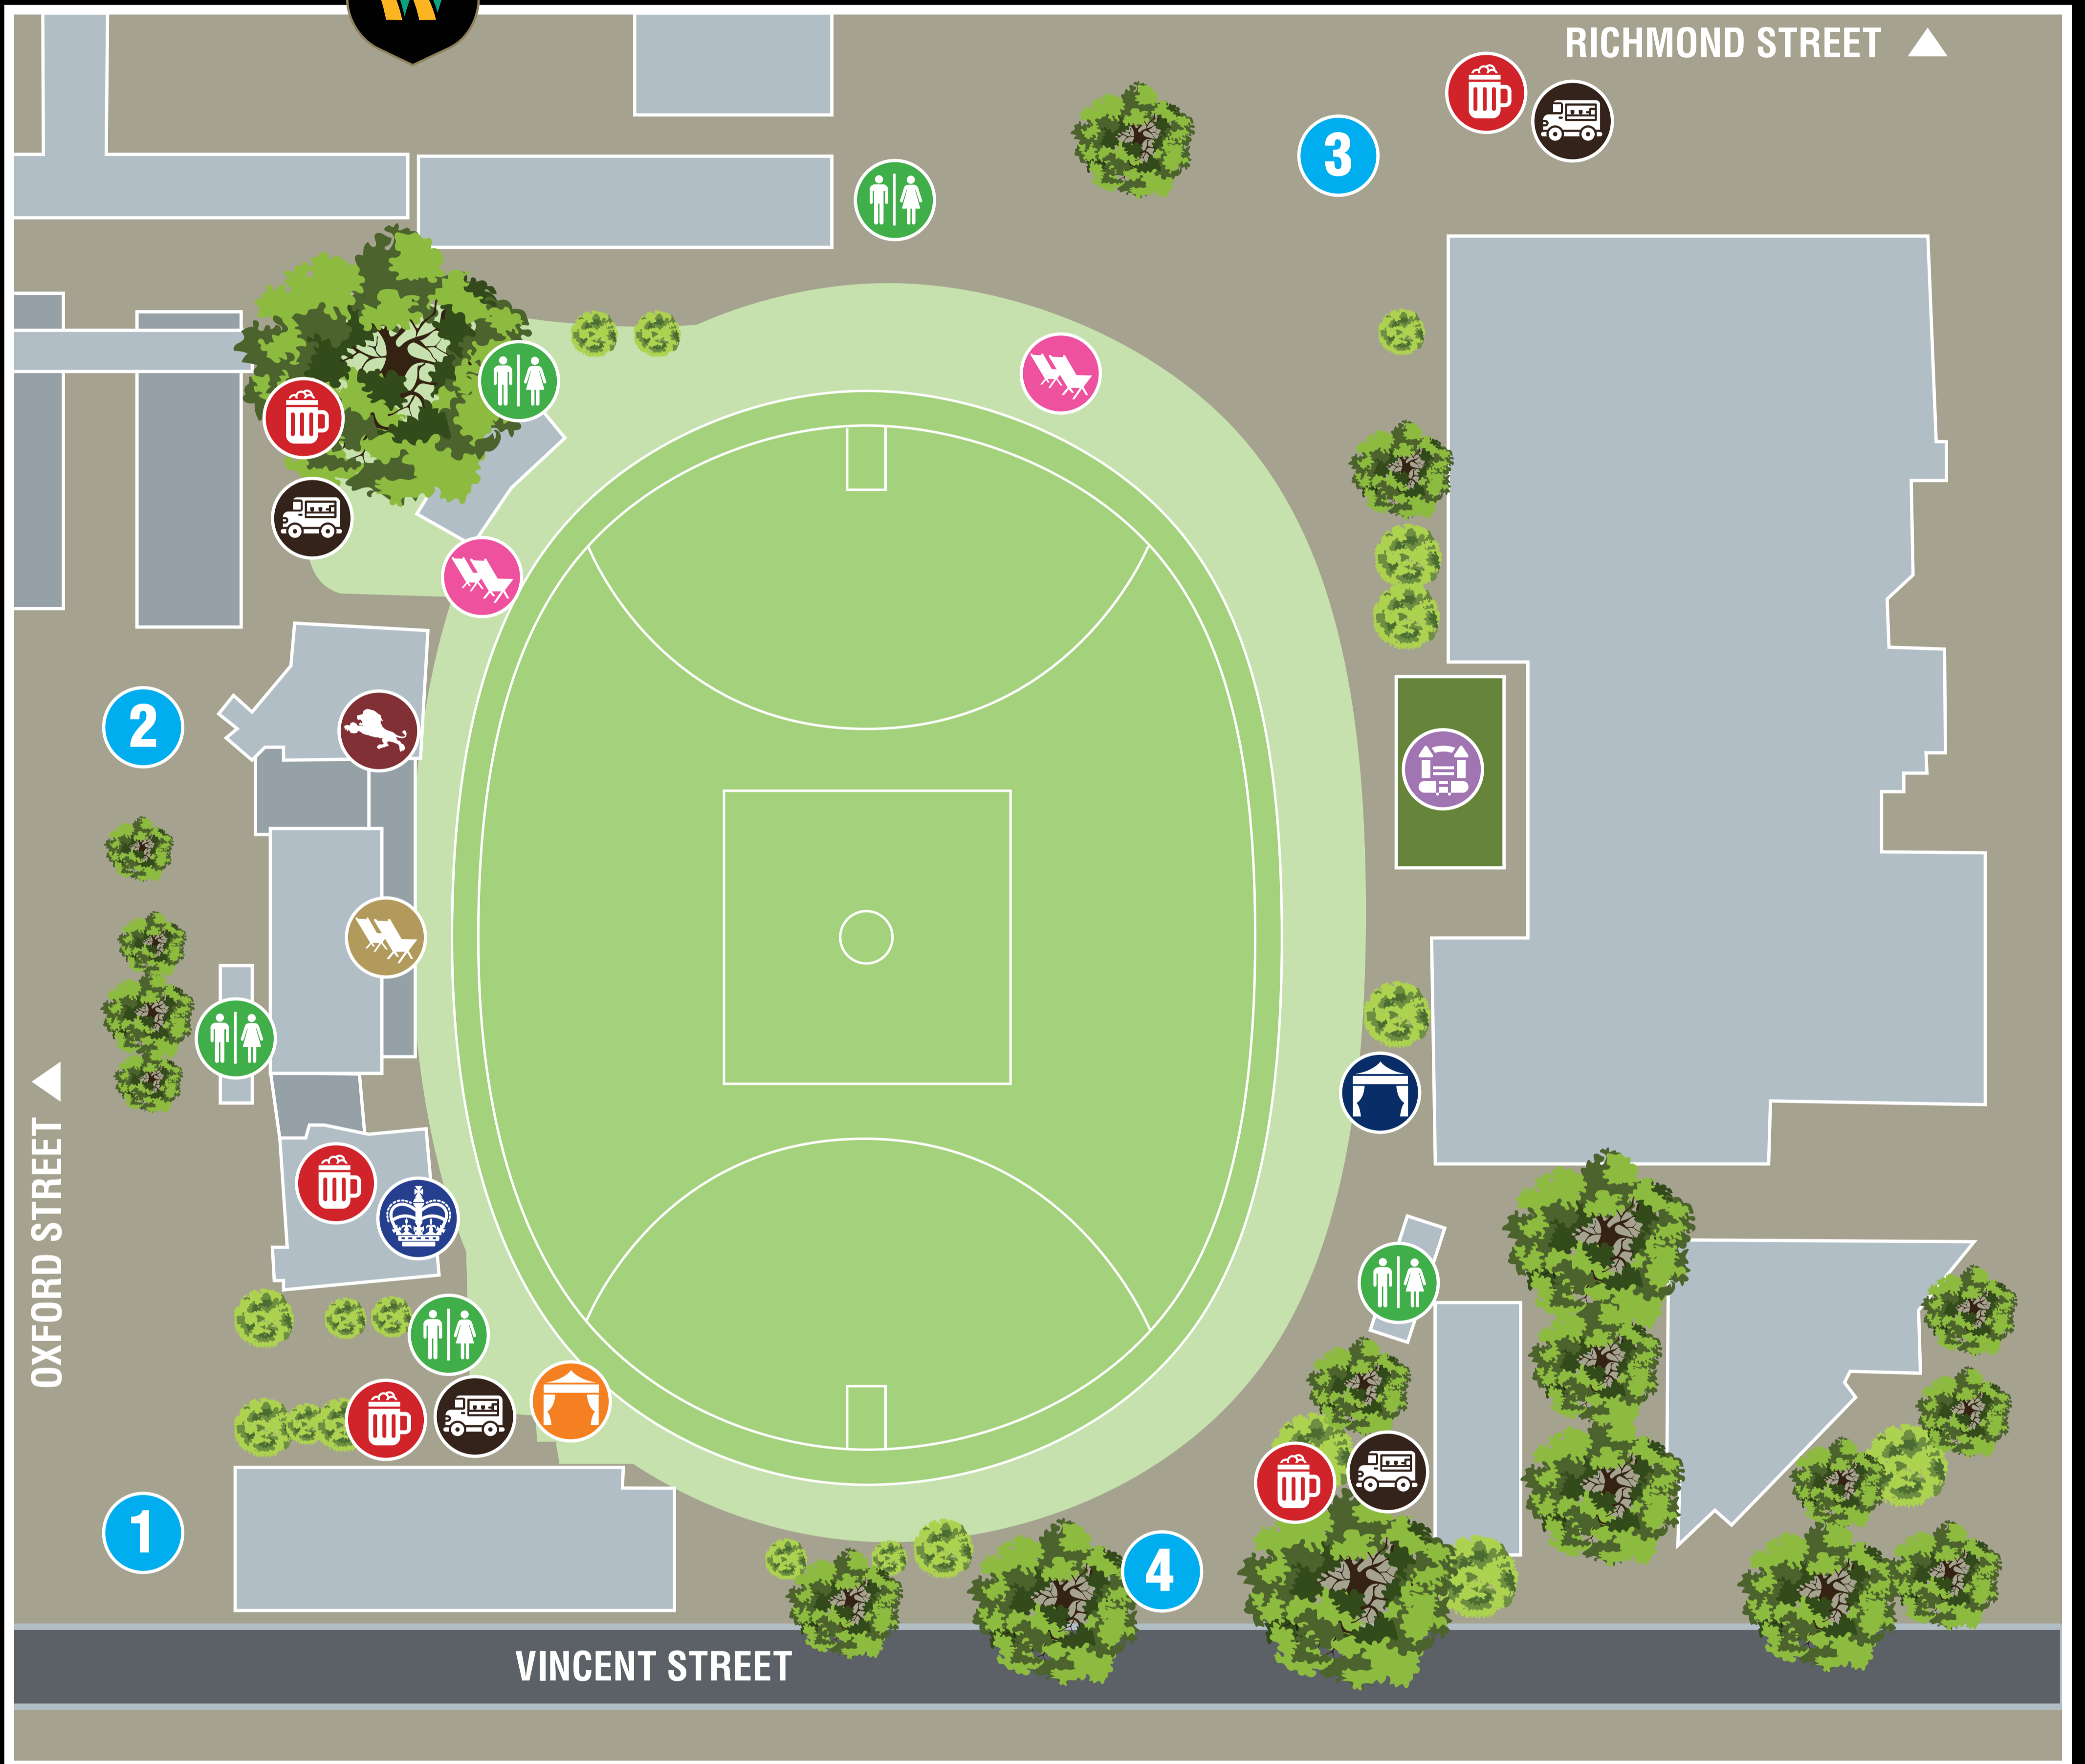

LEEDERVILLE OVAL

- 1** GATES 1, 2, 3 & 4
- PUBLIC BARS
- POCKET MARQUEE
- CARLTON DRY DECK
- SUBIACO FUNCTION ROOM
- EAST PERTH FUNCTION ROOM

- TOILETS
- KIDS ACTIVATIONS
- ACCESSIBLE SEATING
- PREMIUM GRANDSTAND & BOX SEATS
- FOOD TRUCKS