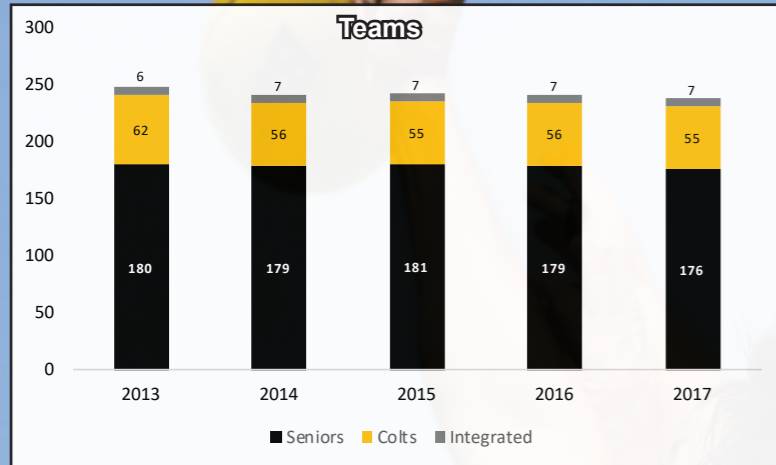

2017 SCOREBOARD

*Prior to 2013, a players registration was maintained with the WAAFL for two years though he may not have played a match in the season. In 2014, the WAAFL introduced online player registrations which represents those players who actually registered to play for the season.