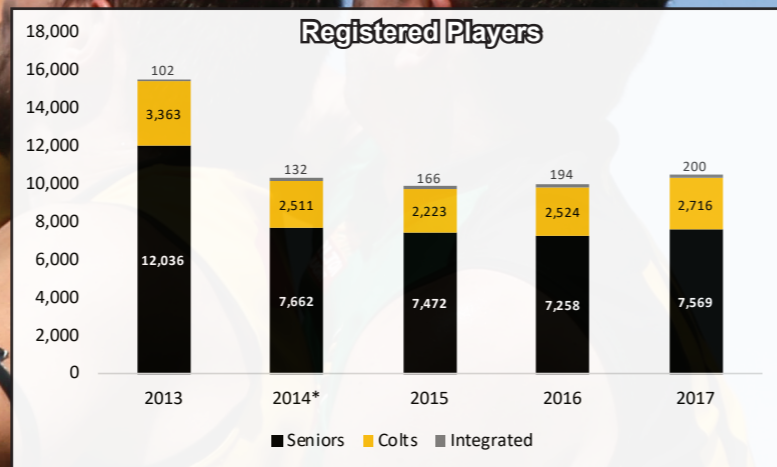

**WESTERN AUSTRALIAN
AMATEUR
FOOTBALL LEAGUE
YEARBOOK
2017**

2017 SCOREBOARD

*Prior to 2013, a players registration was maintained with the WAAFL for two years though he may not have played a match in the season. In 2014, the WAAFL introduced online player registrations which represents those players who actually registered to play for the season.

BRIEF HISTORY

Beginning in 1922, the WAAFL has grown from what started as a small six team competition to the largest single organised football league in WA.

In its 96th year with 67 clubs, 238 teams and 10,485 registered players, the WAAFL caters for players as young as sixteen years to provide a quality high standard competition whilst accommodating considerable volunteer personnel and social supporters.