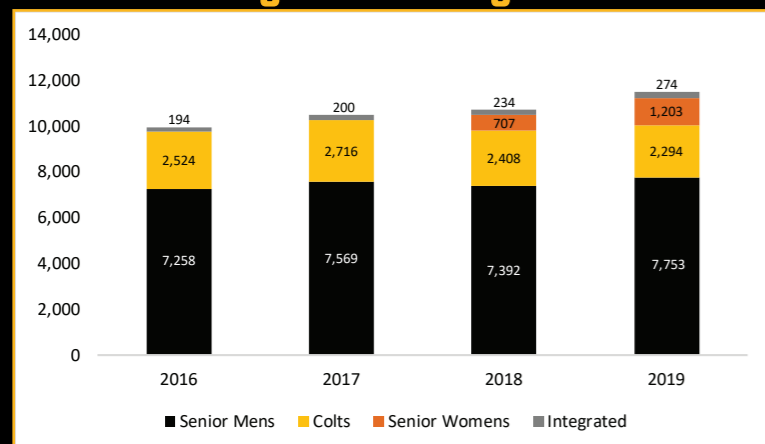

2019 Scoreboard

Registered Players