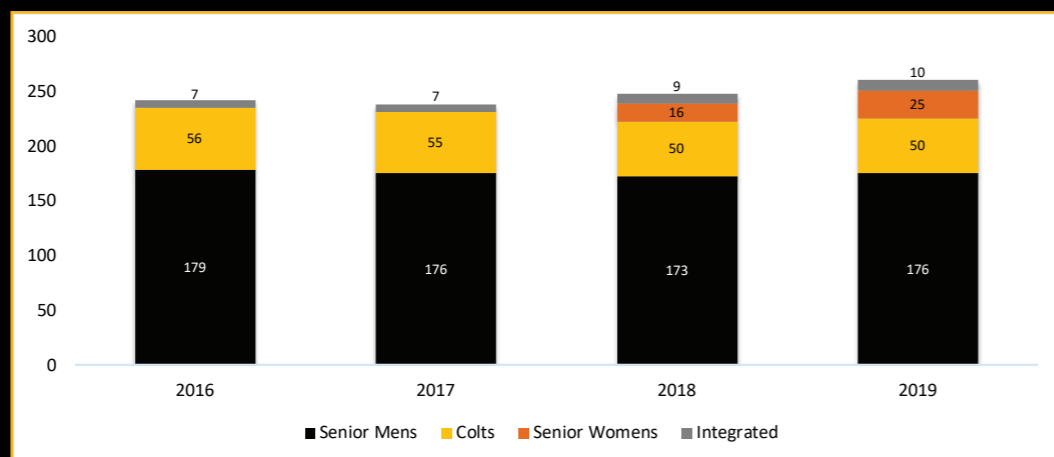

2019 Scoreboard

Registered Players

Teams

Cost to Play (Per Team)

Net Assets

Contents

- Season Highlights 02
- President's Report 03
- Board 04
- Officials & Staff 05
- State Amateur Team 07
- State Colts 08
- Integrated Football 09
- State Integrated 10
- Club Directory 11
- Hall of Champions 12
- Undefeated Teams 14
- Award Winners 15
- Premiership Ladders 16
- Grand Final Results 20
- Life Members 23
- Honour Board 24
- Governance Report 26
- Premiership Winners 28
- Fairest & Best Winners 32
- Champion Clubs 37
- BJ Giles Medal Recipients 38
- Leading Goalkickers 39
- Premiership Tally 41

Brief History

Beginning in 1922, the League has grown from a small six team competition to the largest single organised football league in WA.

In its 98th year with 67 clubs, 261 teams and 11,524 registered players, the Perth Football League caters for male and female players as young as 16 to provide a quality high standard competition whilst accommodating considerable volunteer personnel and social supporters.

For many players, the Perth Football League provides a superior football competition for those not wishing to endure the commitment to WAFL training due to study commitments, career commitments or simply a lifestyle that considers football as a recreational pursuit.

The Perth Football League is also the beginning point for many well known WAFL and AFL personnel, starting their careers in amateur football and becoming the football champions of tomorrow.