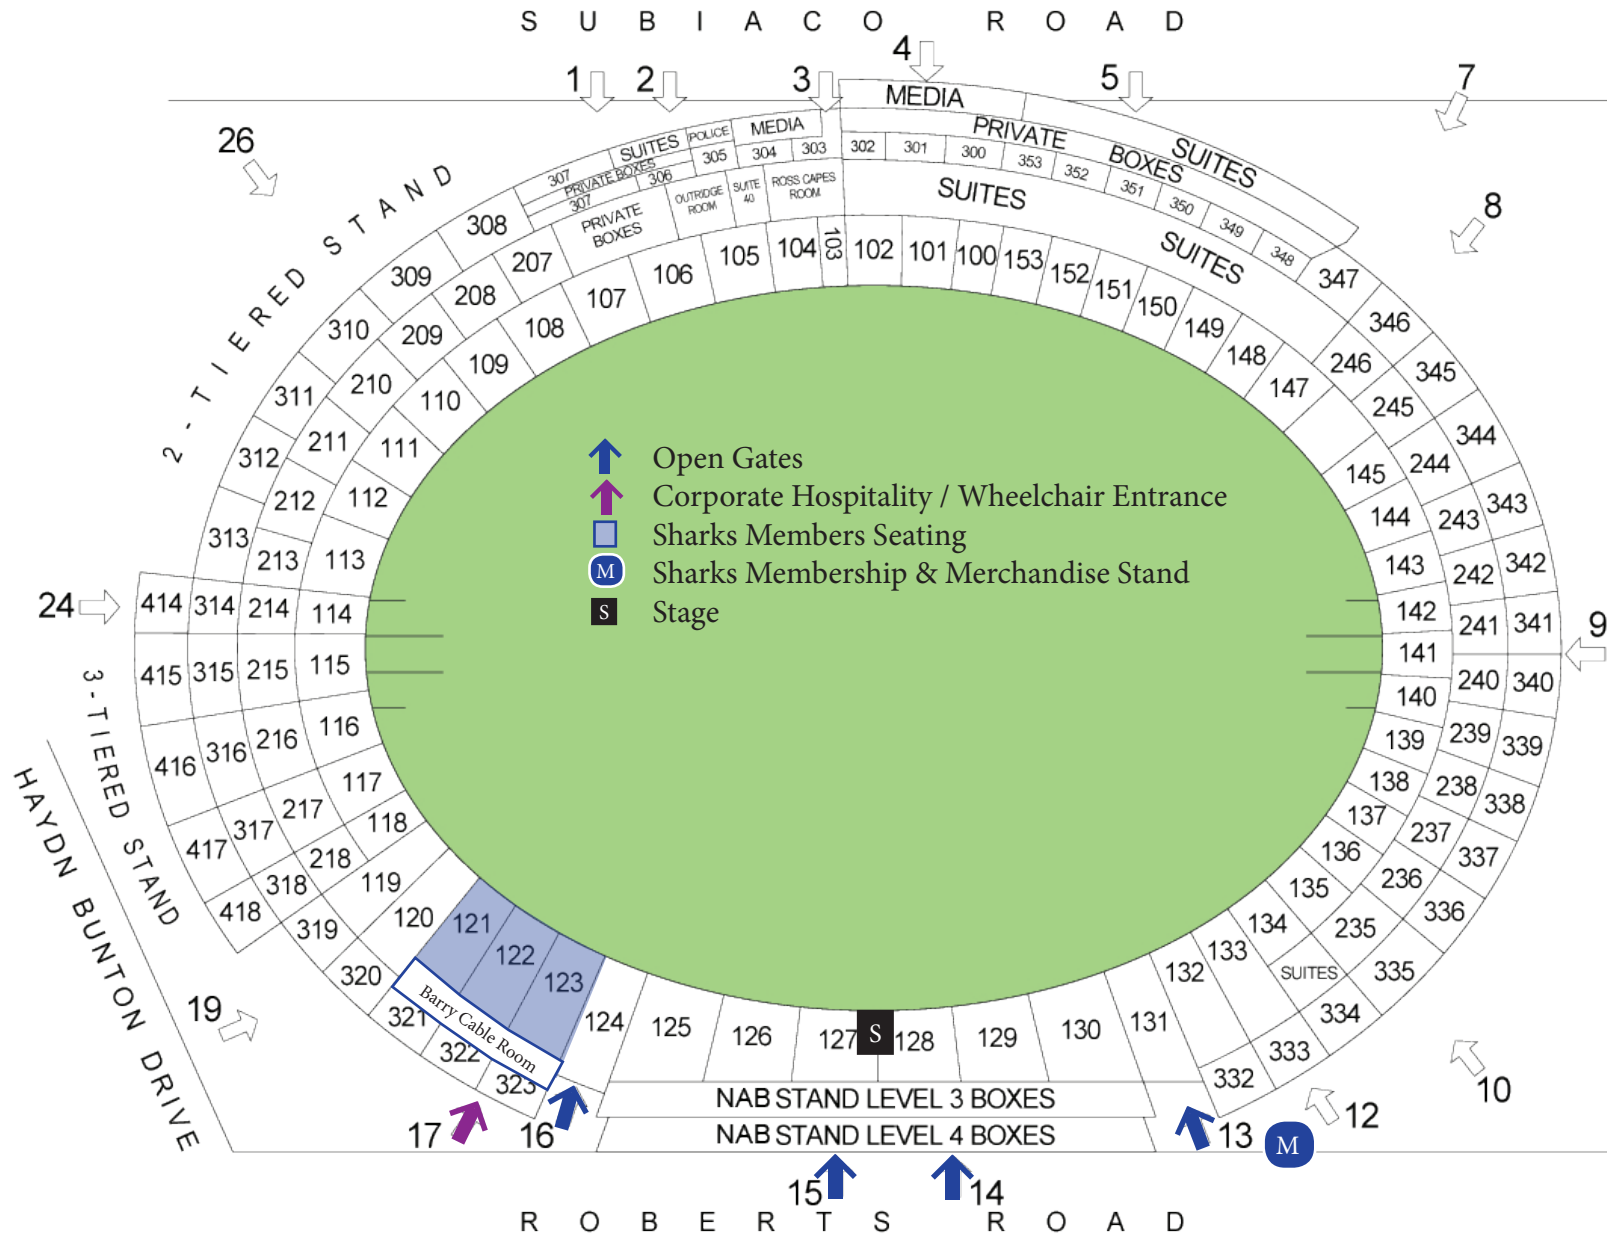

East Fremantle vs East Perth

Saturday 21st March, 2015

Gates open 6pm

Car Parking
at Kitchener Park
\$5 per car