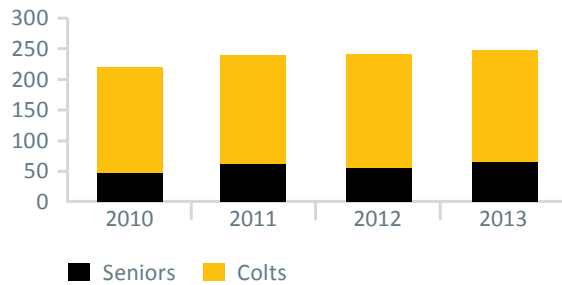

2013 SCOREBOARD

TEAMS