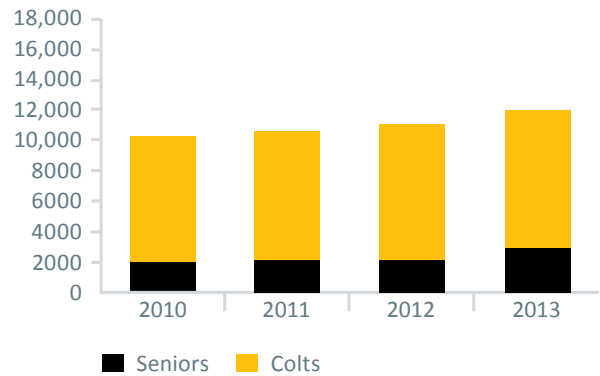

REGISTERED PLAYERS

COST TO PLAY PER TEAM