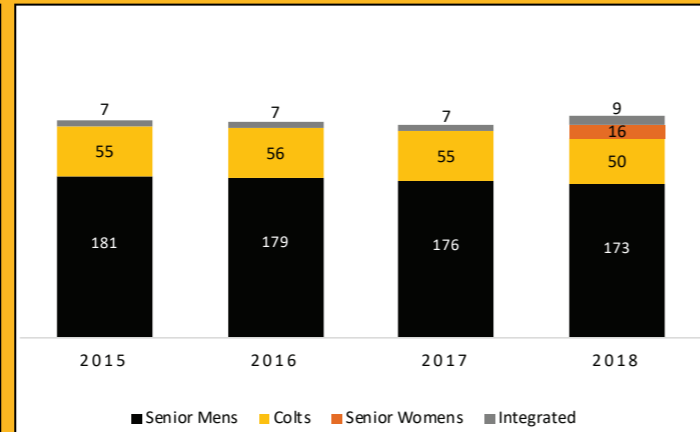

2018 Scoreboard

REGISTERED PLAYERS

TEAMS

COST TO PLAY PER TEAM

NET ASSETS

SPIRIT OF THE GAME INDICATOR

The Spirit of the Game Indicator +1 is a strategic plan target. 685 responses were gained from players, coaches, Club Presidents and umpires throughout the season. Any score above 1 is meeting the 2020 target.

Feedback on	Benchmark	2018	Score	Category
Players	75%	67%	0.89	Average
Coaches	75%	78%	1.03	Good
Spectators	75%	56%	0.75	Poor
			0.89	Average

Contents

Season Highlights	02
President's Report	03
Officials	04
Board & Staff	05
State 23's	07
State Colts	08
Integrated Football	09
State Integrated	10
Club Directory	11
Hall of Champions	12
Undefeated Teams	14
Award Winners	15
Premiership Ladders	16
Grand Final Results	20
Life Members	23
Honour Board	24
Governance Report	26
Premiership Winners	28
Fairest & Best Winners	32
Champions Clubs	37
BJ Giles Medal Recipients	38
Leading Goalkickers	39
Premiership Tally	41

Brief History

Beginning in 1922, the WAAFL has grown from what started as a small six team competition to the largest single organised football league in WA.

In its 97th year with 66 clubs, 248 teams and over 10,500 registered players, the WAAFL caters for male players as young as 16 and female players 17 and above to provide a quality high standard competition whilst accommodating considerable volunteer personnel and social supporters.

For many players, the WAAFL provides a superior football competition for those not wishing to endure the commitment to WAFL training due to study commitments, career commitments or simply a lifestyle that considers football as a recreational pursuit.