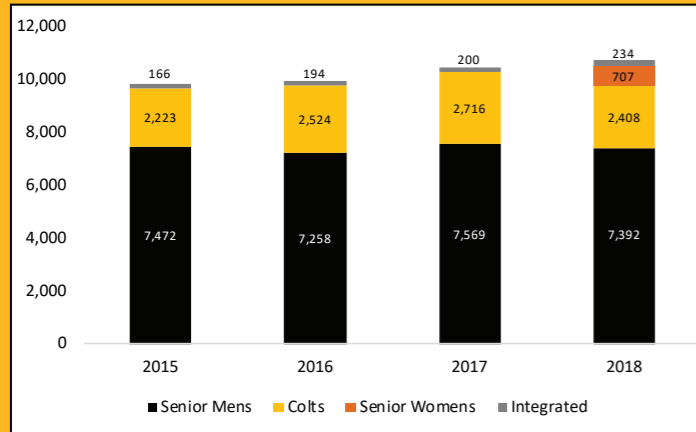

2018 Scoreboard

REGISTERED PLAYERS