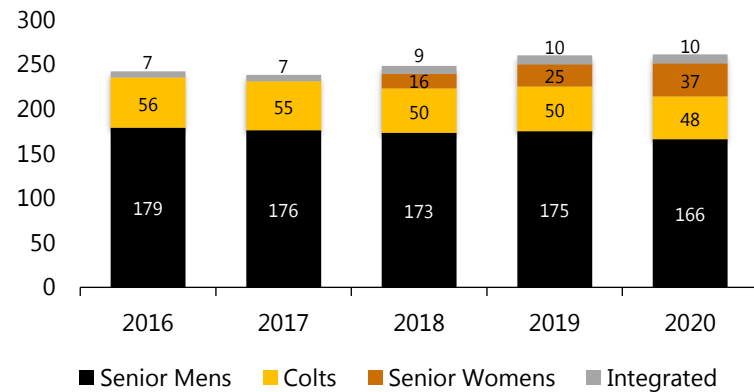

2020 Scoreboard

REGISTERED PLAYERS

NET ASSETS

TEAMS

COST TO PLAY (PER TEAM)