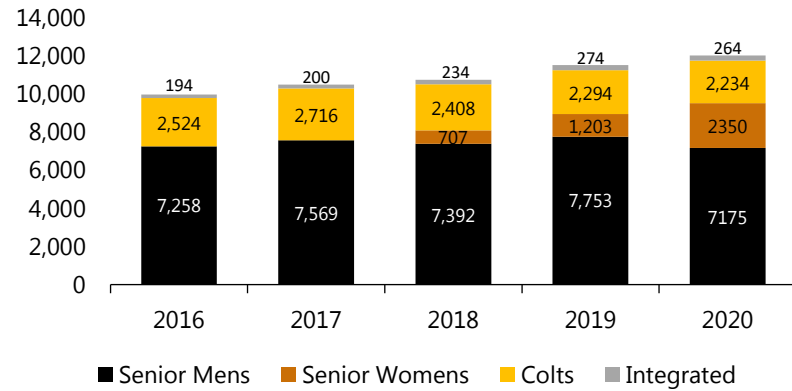

2020 Scoreboard

REGISTERED PLAYERS