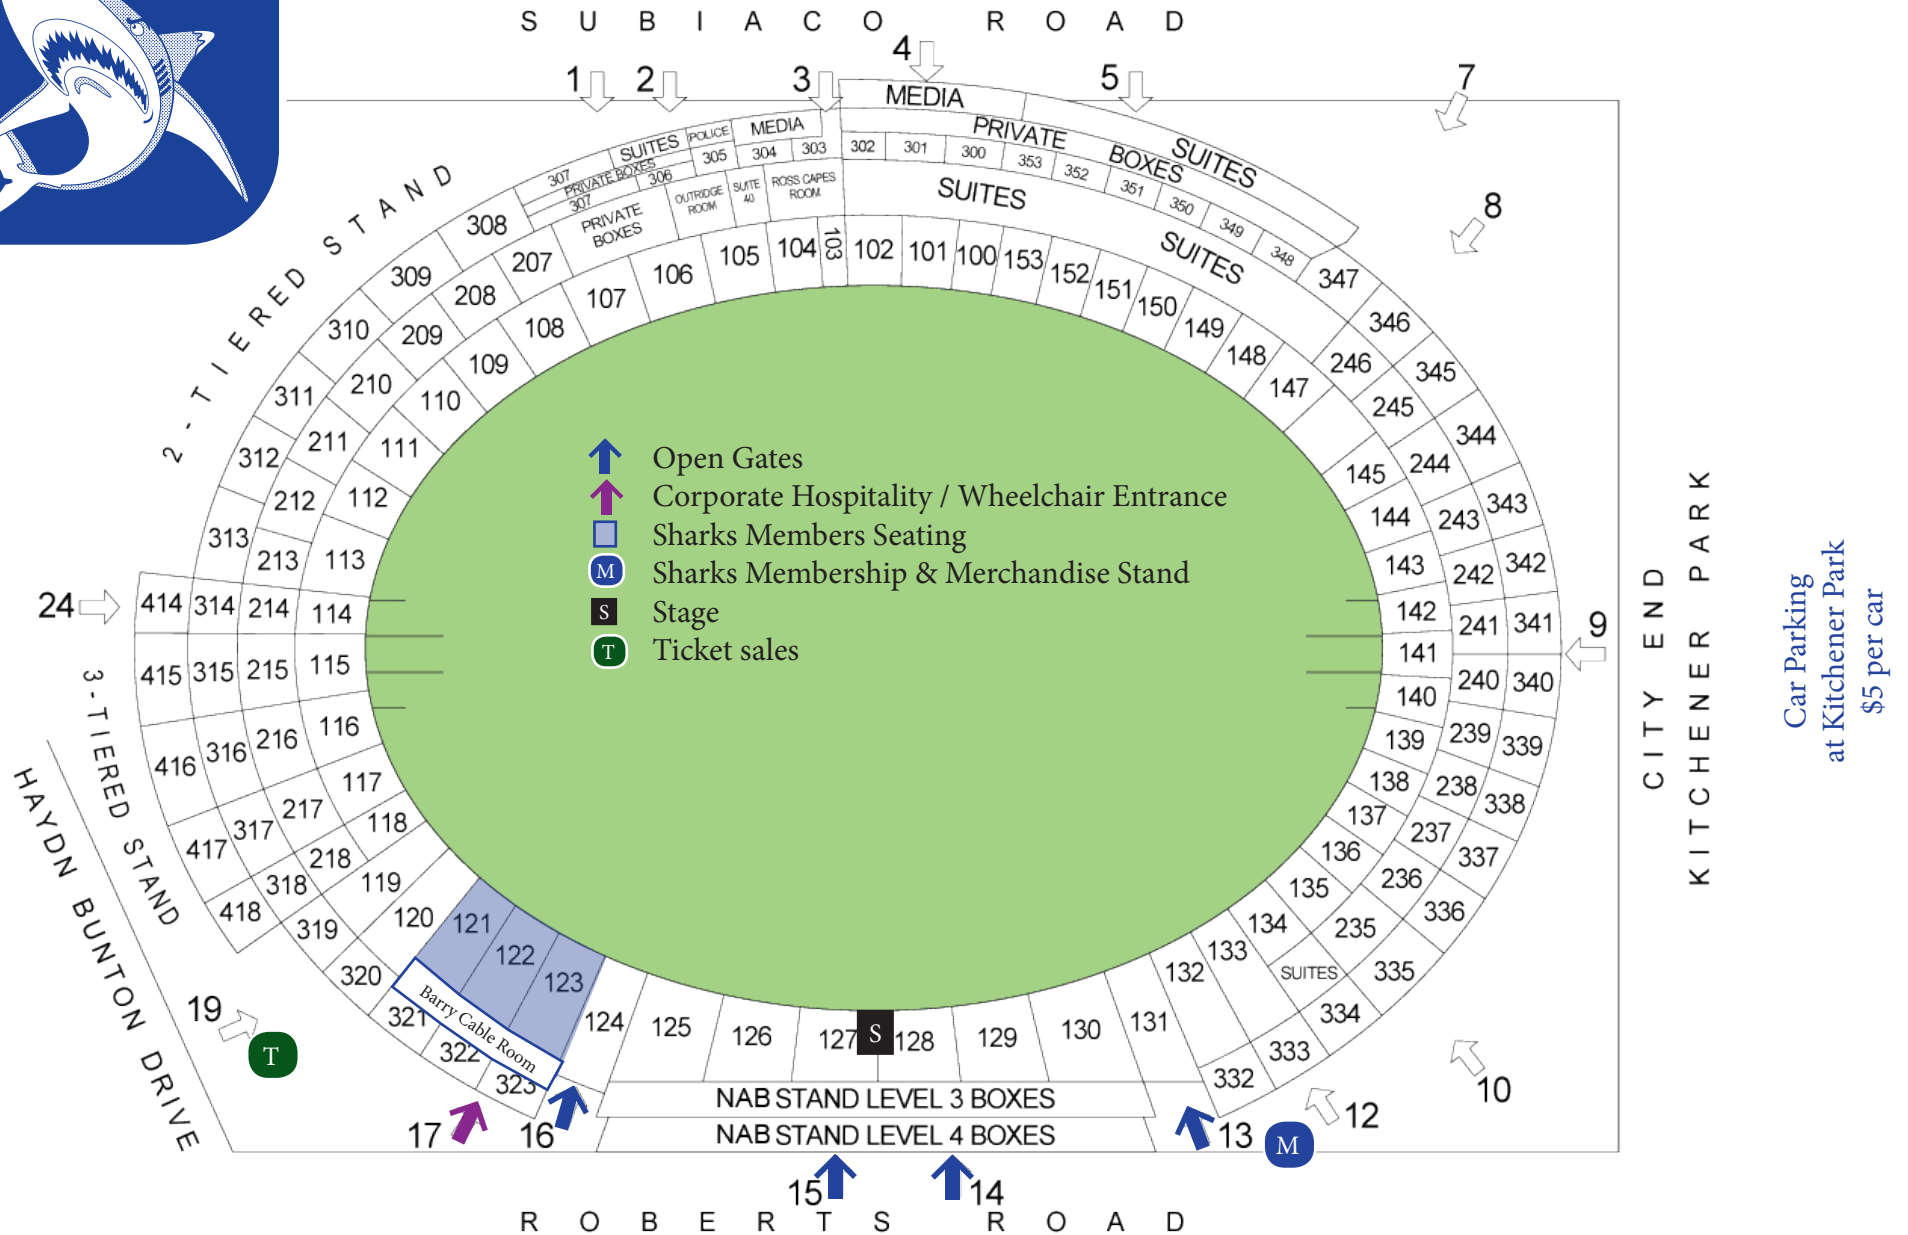

East Fremantle vs East Perth

Saturday 21st March, 2015

Gates open 6pm

Car Parking
at Kitchener Park
\$5 per car