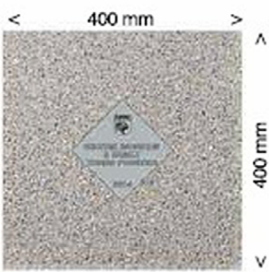

## **SMALL PAVER** DONATIONS OF \$295 & ABOVE

Exposed aggregate concrete paver, 400mm x 400mm, with engraved stainless steel plaque (located to the left of the entrance)

## **LARGE PAVER** DONATIONS OF \$1,195 & ABOVE

Black granite paver, 800mm x 400mm, with sand blasted background (located at the entrance)

Small Paver

Large Paver

**\*PAVERS ARE TAX DEDUCTIBLE**