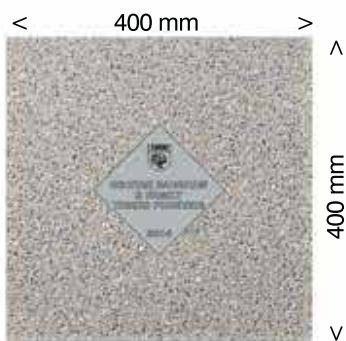

part site plan

Small Paver