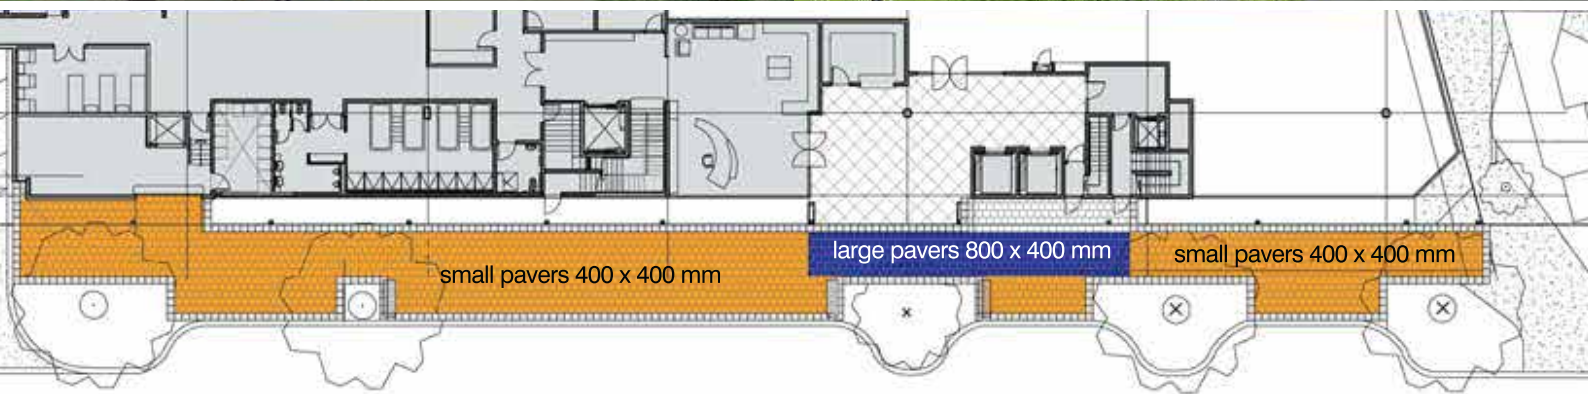

SMALL PAVER - DONATIONS OF \$295 AND ABOVE

(Exposed aggregate concrete paver with engraved stainless steel plaque)

LARGE PAVER (ENTRANCE TO BUILDING) - DONATIONS OF \$1,195 AND ABOVE

(black granite paver with sand blasted background)

part site plan

Small Paver

Large Paver